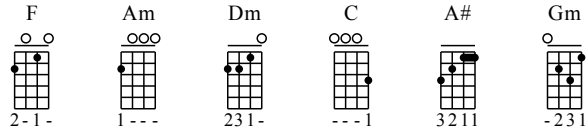

Zheng Fu - F Key

UkuleleTAB arranged by Handoyo

Buy Full Version at : www.handoyomia.com

Moderate ♩ = 110

Beginning
F Am Dm C

Musical notation for the first system of 'Zheng Fu'. It features a treble clef, a 4/4 time signature, and a tempo of Moderate (♩ = 110). The melody is written on a single staff. Below the staff is a guitar-style TAB with four lines representing the strings. The TAB includes fret numbers (0-3) and a 'let ring' instruction. Chord changes for F, Am, Dm, and C are indicated above the staff.

Buy Full Version at : www.handoyomia.com

A# Gm

Musical notation for the second system of 'Zheng Fu'. It continues the melody from the first system. The notation includes a treble clef, a 4/4 time signature, and a tempo of Moderate (♩ = 110). The melody is written on a single staff. Below the staff is a guitar-style TAB with four lines representing the strings. The TAB includes fret numbers (0-5) and a 'let ring' instruction. Chord changes for A# and Gm are indicated above the staff.