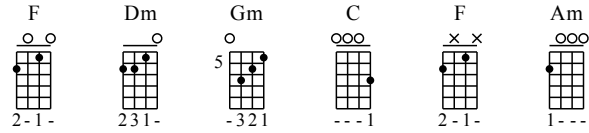

# Yue Liang Dai Biao Wo De Xin - F Key

UkuleleTAB arranged by Handoyo

Buy Full Version at : [www.handoyomia.com](http://www.handoyomia.com)

Moderate ♩ = 80

Beginning  
F Dm Gm C

1

let ring

3 1 0 3 1 0 1 2 2 2 1 5 7 6 7 5 1 3 1 3 1 0 3 0 0 0