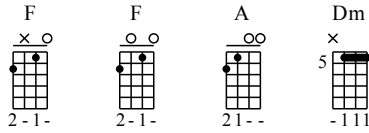

# Yesterday - F Key

UkuleleTAB arranged by Handoyo

Buy Full Version at : [www.handoyomia.com](http://www.handoyomia.com)

Moderate ♩ = 75

Intro F Beginning F A

1

let ring

0 0 0 0 0 0 0 0 0 0 0 0 0 0 0 0 0 0 0 2 4 5 7 8