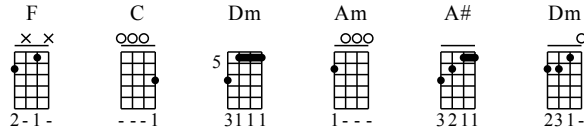

Peng You - F Key

UkuleleTAB arranged by Handoyo

Buy Full Version at : www.handoyomia.com

Moderate ♩ = 70

1

F C Dm Am

let ring

T A B