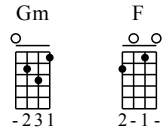

# Greensleeves - A# Key

UkuleleTAB arranged by Handoyo

Buy Full Version at : [www.handoyomia.com](http://www.handoyomia.com)

Moderate ♩ = 110

Beginning

Gm

F

Gm