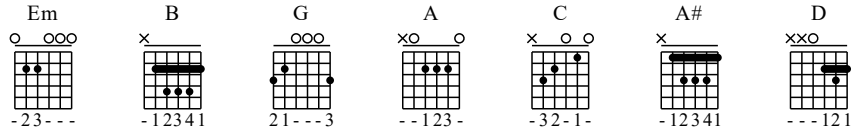

# Sambutlah Kasih - G key

GuitarTAB arranged by Handoyo

Buy full GuitarTab at : [www.handoyomia.com](http://www.handoyomia.com)

Moderate ♩ = 85

Intro  
Em B G A C

let ring

TAB: 7 8 7 | 5 5 4 | 4 8 7 | 7 5 5 | 7 5 | 5 3 3 | 5 5 4 | 0 0 | 6 6 | 5 5 | 4 4 | 3 3

Em A# B Em

let ring

TAB: 5 3 | 3 2 2 0 0 2 | 2 4 2 4 4 4 | 0 2 3 2 0 | 0 0 | 4 0 0 | 1 1 | 2 4 4 4 4 | 0

Buy full GuitarTab at : [www.handoyomia.com](http://www.handoyomia.com)

C D Em C Em

let ring

TAB: 0 1 2 3 | 0 0 2 3 2 0 | 0 1 | 0 0 2 3 2 0 | 0 0 | 3 2 | 0 4 2 3 | 3 2 | 0