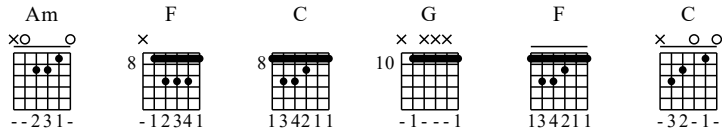

Lagi Syantik - C Key

GuitarTAB arranged by Handoyo

Buy full GuitarTab at : www.handoyomia.com

Moderate $\text{♩} = 100$

Intro
Am F C G

let ring

TAB

5	5	5-8-7-5	8	10	8-7-5-7	8	8	8-10	10	8	0	3	0	3	0
0	7			8	10	8	10			8					

Am F C G

let ring

TAB

5	5	5-8-7-5	8	10	8-7-5-7	8	8	8-10	10	10	1-0-1				
0	7			8	10	8	10			8					

Beginning
Am F C

let ring

TAB

0	1-1-1-0-1	1	1-1-1-0-1	0	1-1-1-0-1	3									
2	2-2	2	2-2	0	0-0	0	1-1	1-3							
0		1				3									