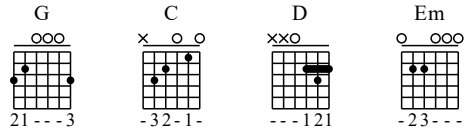

Ku Angkat Tangan - Key G- to A

GuitarTAB arranged by Handoyo

Buy full GuitarTab at : www.handoyomia.com

Moderate ♩ = 65

Intro
G C G C

1

let ring

TAB

0 0 2 0 0 2 | 0 0 2 0 0 2 | 0 0 2 0 0 2 | 0 0 2 0 0 2

3 3 3 | 3 2 2 | 3 3 3 | 3 2 2

Beginning
G C D

5

let ring

TAB

0 0 2 0 0 2 0 0 3 | 3 0 1 0 1 0 1 | 0 2 0 2 0 2 1

3 3 3 | 3 2 3 3 | 0 0 0 0 0 0