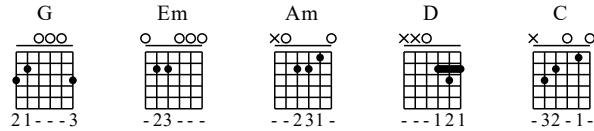

# Jatuh Bangun - G Key

GuitarTAB arranged by Handoyo

Website : [www.handoyomia.com](http://www.handoyomia.com)

Moderate ♩ = 70

Beginning

1

Musical notation for the first system, including a treble clef, 4/4 time signature, and a guitar TAB line. The TAB line shows fret numbers and bar lines. A 'G' chord symbol is placed above the staff.

Em Am

Musical notation for the second system, including a treble clef, 4/4 time signature, and a guitar TAB line. The TAB line shows fret numbers and bar lines. 'Em' and 'Am' chord symbols are placed above the staff.

D C

Musical notation for the third system, including a treble clef, 4/4 time signature, and a guitar TAB line. The TAB line shows fret numbers and bar lines. 'D' and 'C' chord symbols are placed above the staff.