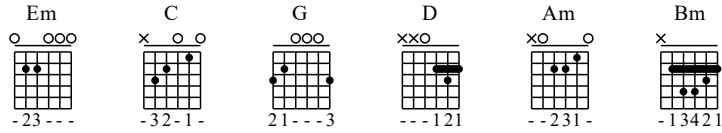

# Hanya Rindu

GuitarTAB arranged by Handoyo

Buy full GuitarTab at : [www.handoyomia.com](http://www.handoyomia.com)

Moderate ♩ = 85

Intro

Em C G D Em

let ring

T  
A  
B