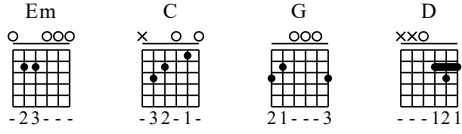

Despacito - G Key

GuitarTAB arranged by Handoyo

Buy full GuitarTab at : www.handoyomia.com

Moderate ♩ = 70

Intro
Em C G

let ring

TAB: 0-0-0-3-2-0-0 | 1-1-3-2-0-2 | 3-3-3-3-2-3-5

D Beginning Em C

let ring

TAB: 2-2-3-2-3-2 | 0-0-0-2-3-3-5-3-2-0-3 | 1-3-3-1-0-0

Buy full GuitarTab at : www.handoyomia.com

G D Em

let ring

TAB: 3-3-3-3-3-5-5 | 2-2-3-2-3-2-2-2-2 | 0-0-0-2-3-3-5-3-2-0-3