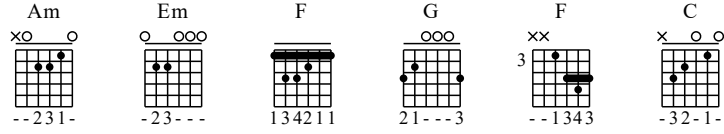

Dan Shen Qing Ge - C Key

GuitarTAB arranged by Handoyo

Buy full GuitarTab at : www.handoyomia.com

Moderate $\text{♩} = 85$

Intro
Am Em F G Am

let ring

TAB

0-3 3-5 5-3 5-3 0 0 0 0 1 0 1 0 0 2 2 1 0 3

0 0 0 0 1 3 0 0 0 0

Am Em F G Am

let ring

3-5 5-3 5-3 0 0 0 0 1 0 1 3 5 5 5

5 5 0 0 3 3 1 2 0 1 5 5 5

0 0 0 0 1 3 0 0 0 0

Beginning
Am F G C

let ring