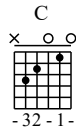

Cinta Karena Cinta

GuitarTAB arranged by Handoyo

Buy full GuitarTab at : www.handoyomia.com

Moderate ♩ = 65

Intro

Em D C

let ring

D Beginning G Em