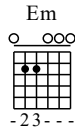

Cinta Karena Cinta

GuitarTAB arranged by Handoyo

Buy full GuitarTab at : www.handoyomia.com

Moderate ♩ = 65

Intro

Em D C

let ring

D Beginning G Em