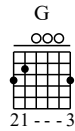

Cinta Karena Cinta

GuitarTAB arranged by Handoyo

Buy full GuitarTab at : www.handoyomia.com

Moderate ♩ = 65

Intro

Em D C

let ring

D Beginning G Em