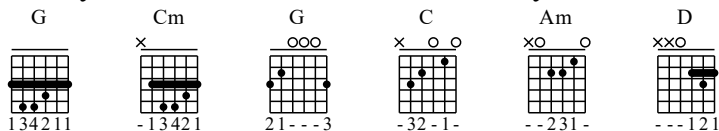

Biao Gao Yin - G Key

GuitarTAB arranged by Handoyo

Buy full GuitarTab at : www.handoyomia.com

Moderate ♩ = 65

Intro

G Cm G

let ring

TAB

3 5 5 3 3 3 5 3 4 5 4 3 5 3 4 5 3 4 5 3 4 5 3 3 3

Cm Beginning G C

let ring

5 4 5 3 5 0 2 3 0 0 0 0 1 3 3 1 1 0 1 0 1 0 1 2 0 3 3 3 3 3

Buy full GuitarTab at : www.handoyomia.com

Am D G

let ring

1 0 1 0 1 0 2 0 0 2 0 0 1 0 0 0 0 2 0 0 0 3 3 3