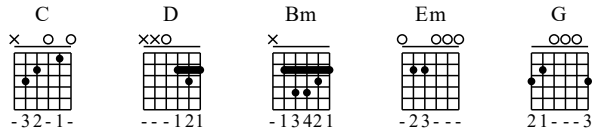

# Asal Kau Bahagia - G Key

GuitarTAB arranged by Handoyo

Buy full GuitarTab at : [www.handoyomia.com](http://www.handoyomia.com)

Moderate ♩ = 65

Intro

C D Bm Em C D

1

let ring

TAB: 4-2-4-2 | 0-1-3-2 | 0-1-0-1-0-2 | 0-0-2-4-2 | 0-0-2-4

Beginning

G G C D Em C D

5

let ring

TAB: 0-0-0-0 | 0-3-2-0-3-1 | 1-3-0-0-2-2 | 0-0-2-0-0 | 0-2-0-2-0

G D G C D Em

9

let ring

TAB: 0-0-0-0 | 2-3-2-3-1 | 0-0-3-2-0-3-1 | 1-3-0-0-2-2 | 0-0-2-0-2-2

Buy full GuitarTab at : [www.handoyomia.com](http://www.handoyomia.com)

C D G

12

let ring

TAB: 0-0-2-4-0 | 0-0-0-0 | 0-2-5-4 | 0-0-0-0 | 3-0-2-3-3-0-2