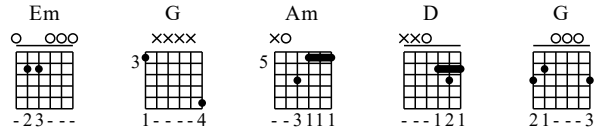

# An Li Zhao Mi / Yan Bu You Zhong - G Key

GuitarTAB arranged by Handoyo

Website : [www.handoyomia.com](http://www.handoyomia.com)

Moderate ♩ = 62

Intro  
Em G Am D

1

TAB: 0-0-0-2-3-5-7 | 0-3-5-7-10-7-0-0 | 8-7-5-7-8-7-3-2-0

Beginning  
Em G

4

TAB: 0-0-0-0 | 3-5-0-0-0-3-3-0-0 | 0-0-0-3-3-0-3

Verse 2  
D Em

7

TAB: 2-2-2-2-0-2 | 0-4-2-0-2-0-0-0-0-0 | 3-5-0-0-0-3-3-0-0-2

G D Em

10

The image shows a three-part musical score for guitar. The top part is a standard musical staff with a treble clef, containing a melody of eighth and sixteenth notes. The middle part is a bass staff with a bass clef, containing a rhythmic accompaniment of eighth notes. The bottom part is a tablature staff with fret numbers (0-5) and fingerings (0-5) for each string. Chord labels 'G', 'D', and 'Em' are positioned above the musical staff, corresponding to the first, second, and third measures respectively. A measure number '10' is written at the beginning of the first measure.