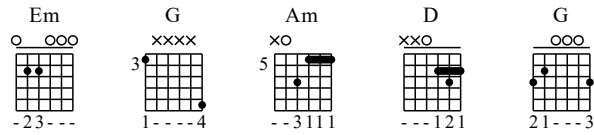

An Li Zhao Mi / Yan Bu You Zhong - G Key

GuitarTAB arranged by Handoyo

Buy Full Version GuitarTAB at : www.handoyomia.com

Moderate ♩ = 62

Intro
Em

1

0 0 0 2 3 5 7 3 5 7 10 7 0 0 8 7 5 7 8 7 3 2 0

0 0 0 0 3 3 3 0 0 0 0 0 0 0 0 0 0 0 0 0 0 0

Buy Full Version GuitarTAB at : www.handoyomia.com

Em Beginning Em G

4

0 0 0 3 5 0 0 0 3 3 0 0 0 0 0 3 3 0 3 0 0 0

0 0

0 0 0 0 0 0 0 2 3 3 3 0 0 0 0 0 0 0 0 0 0 0