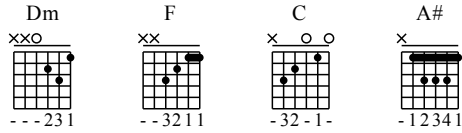

Wrecking Ball - F Key

GuitarTAB arranged by Handoyo

Buy full GuitarTab at : www.handoyomia.com

Moderate ♩ = 120

Intro
Dm F C A#

1

let ring

TAB

3-3-3-3-3-3-3-3 | 1-1-1-1-1-1-3-1 | 0-0-0-0-0-0-0-1 | 3-3-3-3-3-5

0-0-0-0-0-0-0-0 | 3-3-3-3-3-3-3-3 | 3-3-3-3-3-3-3-3 | 1-3-3-3-3-3-3-3

Beginning
Dm F C

Buy full GuitarTab at : www.handoyomia.com

5

let ring