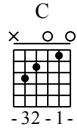

# Ting Jian Xia Yu De Sheng Yin - C Key

GuitarTAB arranged by Handoyo

Buy full GuitarTab at : [www.handoyomia.com](http://www.handoyomia.com)

Moderate ♩ = 85

Intro  
C G A# F G# F#

1

let ring

|   |   |   |   |   |   |   |   |   |   |   |   |   |   |   |   |   |   |   |   |   |   |   |   |
|---|---|---|---|---|---|---|---|---|---|---|---|---|---|---|---|---|---|---|---|---|---|---|---|
| T | 1 | 0 | 1 | 0 | 0 | 0 | 0 | 3 | 3 | 2 | 2 | 3 | 6 | 6 | 6 | 6 | 6 | 6 | 4 | 4 | 2 | 3 | 4 |
| A | 3 | 2 | 1 | 3 | 3 | 3 | 3 | 1 | 3 | 3 | 3 | 3 | 6 | 6 | 6 | 6 | 6 | 6 | 4 | 4 | 4 | 4 | 4 |
| B | 3 | 2 | 1 | 3 | 3 | 3 | 3 | 1 | 3 | 3 | 3 | 3 | 6 | 6 | 6 | 6 | 6 | 6 | 4 | 4 | 4 | 4 | 4 |

C G A# F G# G Beginning C

5

let ring

|   |   |   |   |   |   |   |   |   |   |   |   |   |   |   |   |   |   |   |   |   |   |   |   |   |   |   |   |   |   |
|---|---|---|---|---|---|---|---|---|---|---|---|---|---|---|---|---|---|---|---|---|---|---|---|---|---|---|---|---|---|
| T | 1 | 0 | 1 | 0 | 0 | 0 | 0 | 3 | 3 | 2 | 2 | 3 | 6 | 6 | 6 | 6 | 6 | 6 | 6 | 6 | 1 | 1 | 3 | 3 | 3 | 1 | 3 | 3 | 0 |
| A | 3 | 2 | 1 | 3 | 3 | 3 | 3 | 1 | 3 | 3 | 3 | 3 | 6 | 6 | 6 | 6 | 6 | 6 | 6 | 6 | 5 | 5 | 3 | 3 | 3 | 3 | 1 | 3 | 0 |
| B | 3 | 2 | 1 | 3 | 3 | 3 | 3 | 1 | 3 | 3 | 3 | 3 | 6 | 6 | 6 | 6 | 6 | 6 | 6 | 6 | 5 | 5 | 3 | 3 | 3 | 3 | 1 | 3 | 0 |

Buy full GuitarTab at : [www.handoyomia.com](http://www.handoyomia.com)

Am F

10

let ring

|   |   |   |   |   |   |   |   |   |   |   |   |   |   |   |   |   |   |   |   |   |   |   |   |
|---|---|---|---|---|---|---|---|---|---|---|---|---|---|---|---|---|---|---|---|---|---|---|---|
| T | 0 | 1 | 0 | 1 | 1 | 3 | 3 | 3 | 1 | 1 | 3 | 3 | 2 | 1 | 3 | 0 | 1 | 3 | 0 | 0 | 3 | 5 | 3 |
| A | 0 | 1 | 0 | 1 | 1 | 3 | 3 | 3 | 1 | 1 | 3 | 3 | 2 | 1 | 3 | 0 | 1 | 3 | 0 | 0 | 3 | 5 | 3 |
| B | 3 | 3 | 2 | 3 | 3 | 3 | 3 | 3 | 1 | 1 | 3 | 3 | 2 | 1 | 3 | 0 | 1 | 3 | 0 | 0 | 3 | 5 | 3 |