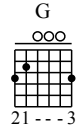

# Ting Jian Xia Yu De Sheng Yin - C Key

GuitarTAB arranged by Handoyo

Buy full GuitarTab at : [www.handoyomia.com](http://www.handoyomia.com)

Moderate ♩ = 85

Intro  
C G A# F G# F#

1

let ring

|   |   |   |   |   |   |   |   |   |   |   |   |   |   |   |   |   |   |   |   |   |   |   |   |
|---|---|---|---|---|---|---|---|---|---|---|---|---|---|---|---|---|---|---|---|---|---|---|---|
| T | 1 | 0 | 1 | 0 | 0 | 0 | 0 | 3 | 3 | 2 | 2 | 3 | 6 | 6 | 6 | 6 | 6 | 6 | 4 | 4 | 2 | 3 | 4 |
| A | 3 | 2 | 1 | 3 | 3 | 3 | 3 | 1 | 3 | 3 | 3 | 3 | 6 | 6 | 6 | 6 | 6 | 6 | 4 | 4 | 4 | 4 | 4 |
| B | 3 | 2 | 1 | 3 | 3 | 3 | 3 | 1 | 3 | 3 | 3 | 3 | 6 | 6 | 6 | 6 | 6 | 6 | 4 | 4 | 4 | 4 | 4 |

C G A# F G# G Beginning C

5

let ring

|   |   |   |   |   |   |   |   |   |   |   |   |   |   |   |   |   |   |   |   |   |   |   |   |   |   |   |   |   |   |
|---|---|---|---|---|---|---|---|---|---|---|---|---|---|---|---|---|---|---|---|---|---|---|---|---|---|---|---|---|---|
| T | 1 | 0 | 1 | 0 | 0 | 0 | 0 | 3 | 3 | 2 | 2 | 3 | 6 | 6 | 6 | 6 | 6 | 6 | 6 | 6 | 1 | 1 | 3 | 3 | 3 | 1 | 3 | 3 | 0 |
| A | 3 | 2 | 1 | 3 | 3 | 3 | 3 | 1 | 3 | 3 | 3 | 3 | 6 | 6 | 6 | 6 | 6 | 6 | 6 | 6 | 5 | 5 | 3 | 3 | 3 | 3 | 1 | 3 | 0 |
| B | 3 | 2 | 1 | 3 | 3 | 3 | 3 | 1 | 3 | 3 | 3 | 3 | 6 | 6 | 6 | 6 | 6 | 6 | 6 | 6 | 5 | 5 | 3 | 3 | 3 | 3 | 1 | 3 | 0 |

Buy full GuitarTab at : [www.handoyomia.com](http://www.handoyomia.com)

Am F

10

let ring

|   |   |   |   |   |   |   |   |   |   |   |   |   |   |   |   |   |   |   |   |   |   |   |   |
|---|---|---|---|---|---|---|---|---|---|---|---|---|---|---|---|---|---|---|---|---|---|---|---|
| T | 0 | 1 | 0 | 1 | 1 | 3 | 3 | 3 | 1 | 1 | 3 | 3 | 2 | 1 | 3 | 0 | 1 | 3 | 0 | 0 | 3 | 5 | 3 |
| A | 0 | 1 | 0 | 1 | 1 | 3 | 3 | 3 | 1 | 1 | 3 | 3 | 2 | 1 | 3 | 0 | 1 | 3 | 0 | 0 | 3 | 5 | 3 |
| B | 3 | 3 | 2 | 3 | 3 | 3 | 3 | 3 | 1 | 1 | 3 | 3 | 2 | 1 | 3 | 0 | 1 | 3 | 0 | 0 | 3 | 5 | 3 |