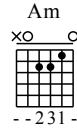

# Ting Jian Xia Yu De Sheng Yin - C Key

GuitarTAB arranged by Handoyo

Buy full GuitarTab at : [www.handoyomia.com](http://www.handoyomia.com)

Moderate ♩ = 85

Intro  
C G A# F G# F#

1

let ring

|   |   |   |   |   |   |   |   |   |   |   |   |   |   |   |   |   |   |   |   |   |   |   |   |
|---|---|---|---|---|---|---|---|---|---|---|---|---|---|---|---|---|---|---|---|---|---|---|---|
| T | 1 | 0 | 1 | 0 | 0 | 0 | 0 | 3 | 3 | 2 | 2 | 3 | 6 | 6 | 6 | 6 | 6 | 6 | 4 | 4 | 2 | 3 | 4 |
| A | 3 | 2 | 1 | 3 | 3 | 3 | 3 | 1 | 3 | 3 | 3 | 3 | 6 | 6 | 6 | 6 | 6 | 6 | 4 | 4 | 4 | 4 | 4 |
| B | 3 | 2 | 1 | 3 | 3 | 3 | 3 | 1 | 3 | 3 | 3 | 3 | 6 | 6 | 6 | 6 | 6 | 6 | 4 | 4 | 4 | 4 | 4 |

C G A# F G# G Beginning C

5

let ring

|   |   |   |   |   |   |   |   |   |   |   |   |   |   |   |   |   |   |   |   |   |   |   |   |   |   |   |   |   |   |
|---|---|---|---|---|---|---|---|---|---|---|---|---|---|---|---|---|---|---|---|---|---|---|---|---|---|---|---|---|---|
| T | 1 | 0 | 1 | 0 | 0 | 0 | 0 | 3 | 3 | 2 | 2 | 3 | 6 | 6 | 6 | 6 | 6 | 6 | 6 | 6 | 1 | 1 | 3 | 3 | 3 | 1 | 3 | 3 | 0 |
| A | 3 | 2 | 1 | 3 | 3 | 3 | 3 | 1 | 3 | 3 | 3 | 3 | 6 | 6 | 6 | 6 | 6 | 6 | 6 | 6 | 5 | 5 | 3 | 3 | 3 | 3 | 1 | 3 | 0 |
| B | 3 | 2 | 1 | 3 | 3 | 3 | 3 | 1 | 3 | 3 | 3 | 3 | 6 | 6 | 6 | 6 | 6 | 6 | 6 | 6 | 5 | 5 | 3 | 3 | 3 | 3 | 1 | 3 | 0 |

Buy full GuitarTab at : [www.handoyomia.com](http://www.handoyomia.com)

Am F

10

let ring

|   |   |   |   |   |   |   |   |   |   |   |   |   |   |   |   |   |   |   |   |   |   |   |   |
|---|---|---|---|---|---|---|---|---|---|---|---|---|---|---|---|---|---|---|---|---|---|---|---|
| T | 0 | 1 | 0 | 1 | 1 | 3 | 3 | 3 | 1 | 1 | 3 | 3 | 2 | 1 | 3 | 0 | 1 | 3 | 0 | 0 | 3 | 5 | 3 |
| A | 0 | 1 | 0 | 1 | 1 | 3 | 3 | 3 | 1 | 1 | 3 | 3 | 2 | 1 | 3 | 0 | 1 | 3 | 0 | 0 | 3 | 5 | 3 |
| B | 3 | 3 | 2 | 3 | 3 | 3 | 3 | 3 | 1 | 1 | 3 | 3 | 2 | 1 | 3 | 0 | 1 | 3 | 0 | 0 | 3 | 5 | 3 |