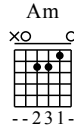

Suci Dalam Debu - C Key

GuitarTAB arranged by Handoyo

Buy full GuitarTab at : www.handoyomia.com

Moderate ♩ = 80

Intro

Am

E

1