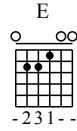

Suci Dalam Debu - C Key

GuitarTAB arranged by Handoyo

Buy full GuitarTab at : www.handoyomia.com

Moderate ♩ = 80

Intro

Am

E

1