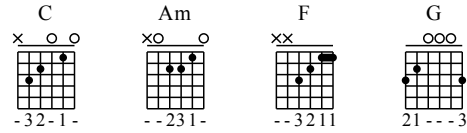

Ni Jiu Bu Yao Xiang Qi Wo - C Key

GuitarTAB arranged by Handoyo

Buy full GuitarTab at : www.handoyomia.com

Moderate ♩ = 60

Intro

C Am F Am G Am F Am

let ring

TAB