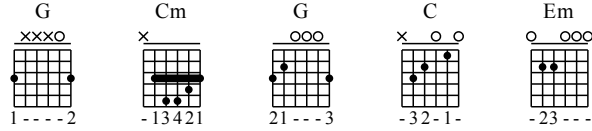

Na Li Dou Shi Ni - G Key

GuitarTAB arranged by Handoyo

Buy full GuitarTab at : www.handoyomia.com

Moderate ♩ = 60

Intro
G Cm G

let ring

TAB

Cm Beginning G C