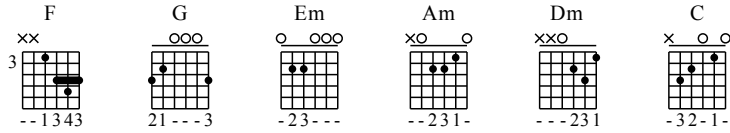

# Bu Shi Ni De Cuo - C Key

GuitarTAB arranged by Handoyo

Buy full GuitarTab at : [www.handoyomia.com](http://www.handoyomia.com)

Moderate ♩ = 65

Intro

Intro

F G Em Am

let ring

TAB

Beginning - Verse 1

Dm G C Dm C G

let ring

Buy full GuitarTab at : [www.handoyomia.com](http://www.handoyomia.com)

Dm C

let ring