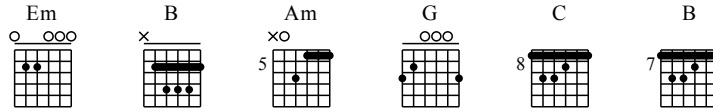

Wo Bu Hui Xi Huan Ni - G Key

GuitarTAB arranged by Handoyo

Buy full GuitarTab at : www.handoyomia.com

Moderate ♩ = 80

Intro
Em B Em

1

let ring

TAB

3 0 3 0 3 2 2 2 2 2 2 3 0 0 3 3 5 3 0

0 0 0 0 4 4 4 4 4 4 4 4 4 4 0 0 0 0

0 0 2 4 4 4 4 4 4 4 2 0 0 0 0 0 0

Buy full GuitarTab at : www.handoyomia.com

Am G Em C B

5

let ring

5 5 5 5 3 2 0 7 7 7 7 7 8 10 7 7 7 7 9 8