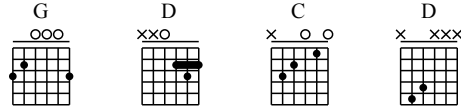

# When You Say Nothing At All - G to E Key

GuitarTAB arranged by Handoyo

Buy full GuitarTab at : [www.handoyomia.com](http://www.handoyomia.com)

Moderate ♩ = 80

Intro (G Key)

1

G D C D G D

let ring

TAB

4

C D Beginning G D C D G D

let ring

TAB

Buy full GuitarTab at : [www.handoyomia.com](http://www.handoyomia.com)

8

C D