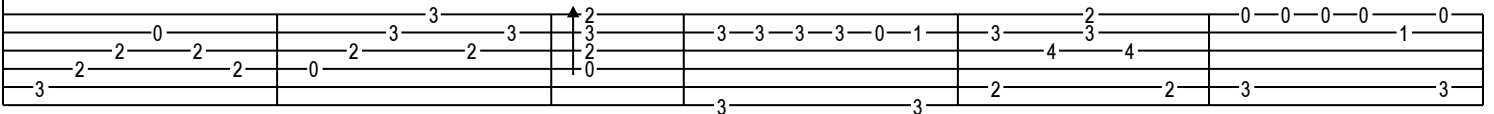

Buy full GuitarTab at : www.handoyomia.com

D

let ring