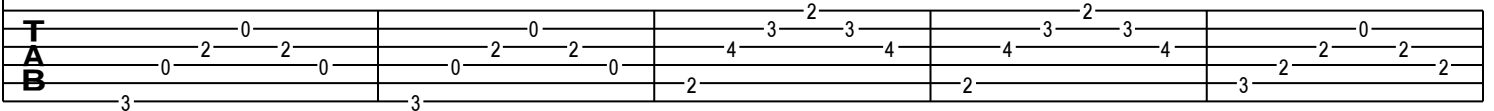

Tong Zhuo De Ni - G Key

GuitarTAB arranged by Handoyo

Buy full GuitarTab at : www.handoyomia.com

Moderate ♩ = 95

Intro
G

Bm

C

let ring