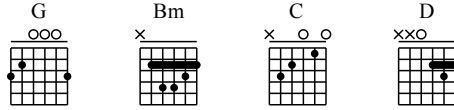

Tong Zhuo De Ni - G Key

GuitarTAB arranged by Handoyo

Buy full GuitarTab at : www.handoyomia.com

Moderate ♩ = 95

Intro
G

Bm

C

let ring