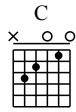

Love (City Hunter OST) - C Major

GuitarTAB arranged by Handoyo

Buy full GuitarTab at : www.handoyomia.com

Moderate ♩ = 65

Chorus

1

C Em Em

let ring

TAB

0 0 1 0 3 3 1 5 0 2 1 0 3 3 1 1

3 2 0 0 0 2 3

4

Dm G C Em A# Am

let ring

3 2 3 2 2 0 1 0 0 0 3 0 0 0 1 0 3 3 1 3 0 0 1 0 1 3

0 0 0 0 3 0 0 0 1 0 3 3 1 3 3 3 0 1 0 1 3