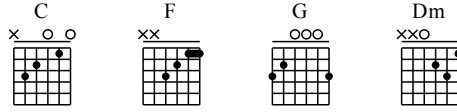

# Liu Shui Nian Hua - C Key

GuitarTAB arranged by Handoyo

Buy full GuitarTab at : [www.handoyomia.com](http://www.handoyomia.com)

Moderate ♩ = 120

Intro  
C F G

1

let ring ----- 1 let ring -----

TAB

0-0-3-1-3-0-0-1-1-3-1-3-1-1-1-1-1-0-1-3-3-1-1-0-0-3-3

3-3-3-3-3-X-3

C F G

5

let ring ----- 1 let ring -----

TAB

0-0-3-1-3-1-0-1-1-3-1-3-1-1-1-1-1-0-1-3-3-1-1-0-0-3-3

3-3-3-3-3-X-3