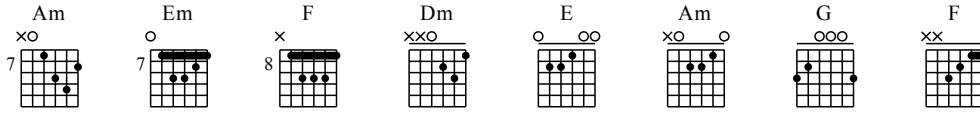

# Ku Ingin Kamu - C Key

GuitarTAB arranged by Handoyo

Buy full GuitarTab at : [www.handoyomia.com](http://www.handoyomia.com)

Moderate ♩ = 60

Intro

Am

Em

F

1

let ring

T  
A  
B

Dm

E

Dm

E

Am