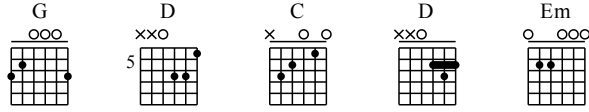

Hai Kuo Tian Kong - G Key

GuitarTAB arranged by Handoyo

Buy full GuitarTab at : www.handoyomia.com

Moderate ♩ = 70

1

G D C G D

let ring

3 0 8 7 5 3 2 1 0 1 3 3 0 1 1 3 3 0 0 1 1 3 5 3 3 3 3 3 2 2 2

Beginning

6

G D Em D

let ring

2 3 0 2 0 0 0 0 2 0 3 3 3 0 3 0 2 2 3 3 3 3 3 2 0 0 0 3 0

Buy full GuitarTab at : www.handoyomia.com
Em

10

C G Em