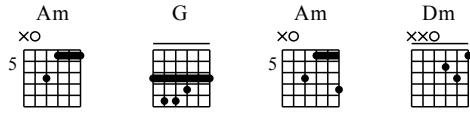

Fly Me To The Moon - C Key

GuitarTAB arranged by Handoyo

Buy full GuitarTab at : www.handoyomia.com

Moderate ♩ = 80

Intro

Am G Am G Am G Am G Am G Am G

let ring ---| let ring ---| let ring ---| let ring ---|

TAB

5 5 3 X 5 5 5 3 3 5 5 3 X 5 5 5 3 3 3 5 5 3 X 5 5 5 3 3 3 5 5 3 X 5 5 5 3 3 3

5 5 3 X 5 5 5 3 3 5 5 3 X 5 5 5 3 3 3 5 5 3 X 5 5 5 3 3 3

5 5 4 X 5 5 5 4 4 5 5 4 X 5 5 5 4 4 4 5 5 4 X 5 5 5 4 4 4

0 0 3 X 0 0 0 3 3 0 0 3 X 0 0 0 3 3 3 0 0 3 X 0 0 0 3 3 3