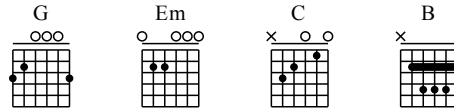

# Cry-Cry - G Key

GuitarTAB arranged by Handoyo

Buy full GuitarTab at : [www.handoyomia.com](http://www.handoyomia.com)

Moderate ♩ = 110

♩ = 60

Intro  
G

Em

C

Em

B

1

let ring

T  
A  
B

♩ = 110

Buy full GuitarTab at : [www.handoyomia.com](http://www.handoyomia.com)

5