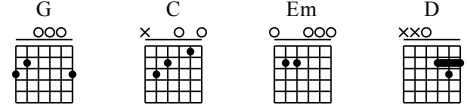

# Call Me Maybe - G Key

GuitarTAB arranged by Handoyo

Buy full GuitarTab at : [www.handoyomia.com](http://www.handoyomia.com)

Moderate ♩ = 120

Intro  
G

Beginning  
C

G

1

let ring

T	0	0	0	0	0	0	0	0	0	0	0	0	0	0	0	0
A	0	0	0	0	0	0	0	0	0	0	0	0	0	0	0	0
B	2	2	2	2	2	2	2	2	3	3	3	3	3	3	3	3
	3	3	3	3	3	3	3	3	3	3	3	3	3	3	3	3

Buy full GuitarTab at : [www.handoyomia.com](http://www.handoyomia.com)

Em

D

C

G

5

let ring

T	0	0	0	0	0	0	0	0	0	0	0	0	0	0	0	0
A	0	0	0	0	0	0	0	0	0	0	0	0	0	0	0	0
B	0	0	0	0	0	0	0	0	0	0	0	0	0	0	0	0
	0	0	0	0	0	0	0	0	3	3	3	3	3	3	3	3