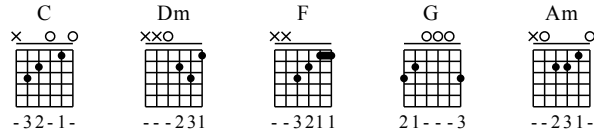

# Yin Wei Ai Qing - C Key

GuitarTAB arranged by Handoyo

Buy full GuitarTab at : [www.handoyomia.com](http://www.handoyomia.com)

Moderate ♩ = 85

Intro  
C Dm F G

let ring

TAB notation for measures 1-4. Measure 1: 0-3-3-3-3. Measure 2: 0-2-3-3-1. Measure 3: 3-2-1-3-1-1. Measure 4: 0-0-7-0-0.

Beginning  
C Dm F G Am Dm

let ring

TAB notation for measures 5-9. Measure 5: 0-2-1-1-2-1-3. Measure 6: 0-3-2-2-1-2. Measure 7: 0-3-0-3-0-1. Measure 8: 2-1-2-0-1-1-2-3. Measure 9: 3-0-0-2-0-3.

G C G C

let ring

TAB notation for measures 10-13. Measure 10: 0-3-3-3-0. Measure 11: 0-0-7-0-5. Measure 12: 0-0-3-3-5-3. Measure 13: 0-3-3-3-0.