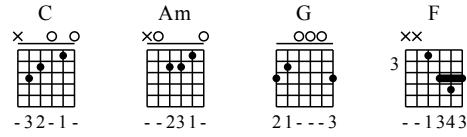

Wo Shi Yi Zhi Xiao Xiao Niao - C Key

GuitarTAB arranged by Handoyo

Buy full GuitarTab at : www.handoyomia.com

Moderate ♩ = 75

Intro C Am C G

let ring

Measures 1-4: Intro C, Am, C, G. TAB includes fret numbers and a 'let ring' instruction.

C Am

let ring

Measures 5-8: C, Am. TAB includes fret numbers and a 'let ring' instruction.

C G F G

let ring

Measures 9-12: C, G, F, G. TAB includes fret numbers and a 'let ring' instruction.