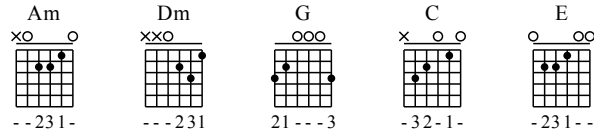

# Wo Deng Dao Hua Er Ye Xie Liao - C Key

GuitarTAB arranged by Handoyo

Buy full GuitarTab at : [www.handoyomia.com](http://www.handoyomia.com)

Moderate ♩ = 70

Beginning

Buy full GuitarTab at : [www.handoyomia.com](http://www.handoyomia.com)

1

let ring ----- 1

0-2-2-2 0-1-1-1-1-3 3-5 3-3-3 2 3 3-3-3 3 3-3-3-3 3

4

let ring -----

1-1-1-3-3-5 5-5-5 3-5 5-5 3-3 1 1-0-1 3 0 3

7

Am