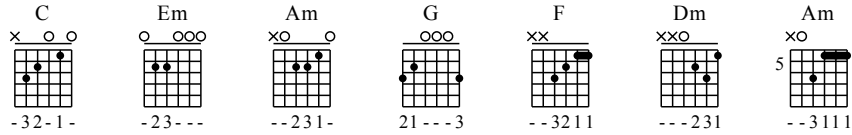

Qin Ren - C Key

GuitarTAB arranged by Handoyo

Buy full GuitarTab at : www.handoyomia.com

Moderate ♩ = 70

Intro

C Em Am G F Em

1

let ring

TAB notation for measures 1-4, corresponding to the C, Em, Am, and G chords.

Dm G C Em Am G

5

let ring

TAB notation for measures 5-7, corresponding to the Dm, G, C, Em, Am, and G chords.

F Em Dm G

8

let ring

TAB notation for measures 8-10, corresponding to the F, Em, Dm, and G chords.