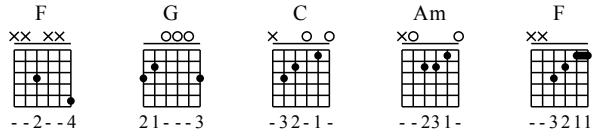

Qing Shu - C Key

GuitarTAB arranged by Handoyo

Buy full GuitarTab at : www.handoyomia.com

Moderate ♩ = 100

Beginning

F G C Am F G

1

let ring

TAB

5

C Beginning C Am C

let ring

Buy full GuitarTab at : www.handoyomia.com

10

Am F G

let ring