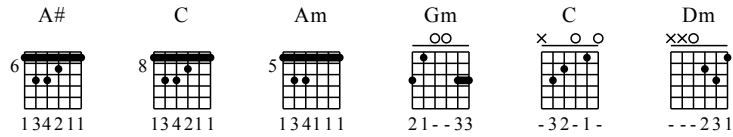

# Oh! - F Key

GuitarTAB arranged by Handoyo

Buy full GuitarTab at : [www.handoyomia.com](http://www.handoyomia.com)

Moderate ♩ = 75

Intro

Chorus

A# C Am Gm C Dm

Musical notation for the first system. It includes a treble clef, a 4/4 time signature, and a key signature of one sharp (F#). The notation shows the melody and accompaniment for the Intro and Chorus sections. The guitar TAB below the staff provides fret numbers for each string.

let ring

TAB

A# C Am Gm C Beginning Dm

Musical notation for the second system. It continues the melody and accompaniment from the first system. The guitar TAB below the staff provides fret numbers for each string.