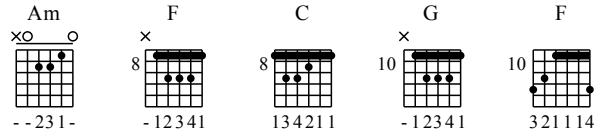

Just A Dream - C Key

GuitarTAB arranged by Handoyo

Buy full GuitarTab at : www.handoyomia.com

Moderate ♩ = 95

Chorus

1

let ring

T
A
B