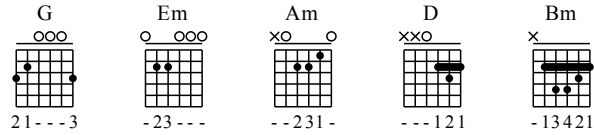

# Feng Zhong De Cheng Nuo - G Key

GuitarTAB arranged by Handoyo

Buy full GuitarTab at : [www.handoyomia.com](http://www.handoyomia.com)

Moderate ♩ = 60

Intro

Buy full GuitarTab at : [www.handoyomia.com](http://www.handoyomia.com)

G

Em

Musical notation for the Intro section, measures 1-3. Includes a treble clef, 4/4 time signature, and a 'let ring' instruction. Below the staff is a guitar TAB with fret numbers and bar lines.

Am

D

G

Beginning  
G

Bm

Musical notation for the Beginning section, measures 4-7. Includes a treble clef, 4/4 time signature, and a 'let ring' instruction. Below the staff is a guitar TAB with fret numbers and bar lines.

Am

Musical notation for the final section, measures 8-9. Includes a treble clef, 4/4 time signature, and a 'let ring' instruction. Below the staff is a guitar TAB with fret numbers and bar lines.