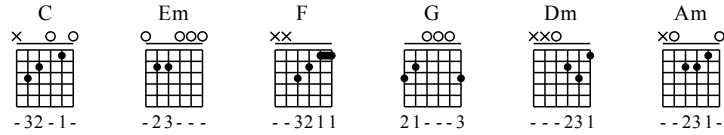

Da Hai - C Key

GuitarTAB arranged by Handoyo

Buy full GuitarTab at : www.handoyomia.com

Moderate ♩ = 70

Intro

C Em F G C Em

Buy full GuitarTab at : www.handoyomia.com

1

let ring

TAB

♩ = 90

F Em Dm C G C Beginning C Am

4

let ring

TAB

Dm G