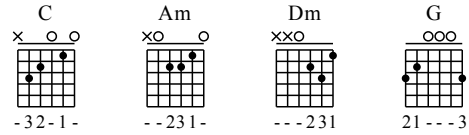

You Are Not Alone - C D E Major

GuitarTAB arranged by Handoyo

Buy full GuitarTab at : www.handoyomia.com

Moderate ♩ = 60

1

C Am

let ring

TAB