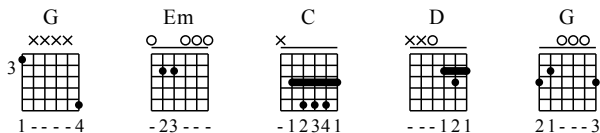

# Wo Men Mei You Zai Yi Qi - G Key

GuitarTAB arranged by Handoyo

Buy full GuitarTab at : [www.handoyomia.com](http://www.handoyomia.com)

Moderate ♩ = 110

Intro

1

G Em

let ring

TAB

3 5 7 5 3 3 3 7 3 3 7 5 3 2

0 4 4 4 4 4 4 4 0 0 0 0

3 3 3 3 0 0

5

C D

let ring

3 3 2 3 7 5 3 3 3 7 3 5 2 3 3 5