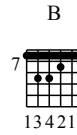

Shuo Le Zai Jian - G Key

GuitarTAB arranged by Handoyo

Buy full GuitarTab at : www.handoyomia.com

Moderate ♩ = 65

Intro

C

D

Bm