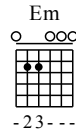

Shuo Le Zai Jian - G Key

GuitarTAB arranged by Handoyo

Buy full GuitarTab at : www.handoyomia.com

Moderate ♩ = 65

Intro

C

D

Bm