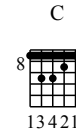

Shuo Le Zai Jian - G Key

GuitarTAB arranged by Handoyo

Buy full GuitarTab at : www.handoyomia.com

Moderate ♩ = 65

Intro

C

D

Bm