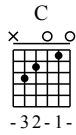

Shuo Le Zai Jian - G Key

GuitarTAB arranged by Handoyo

Buy full GuitarTab at : www.handoyomia.com

Moderate ♩ = 65

Intro

C

D

Bm