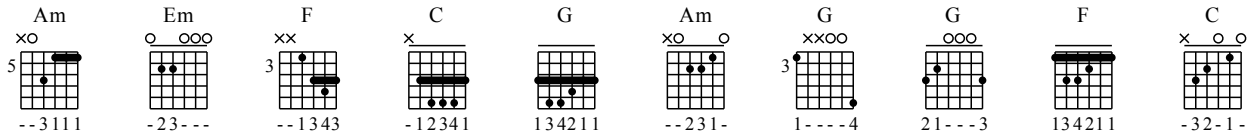

Mei Li De Shen Hua (Endless Love) - C Major

GuitarTAB arranged by Handoyo

Buy full GuitarTab at : www.handoyomia.com

Moderate ♩ = 70

Am Em F C G Am G

let ring

TAB: 5-8 5 7-5-7 0 3-5 6-5-3 6-5 6-5-3 4 1-3 0 3-7 7 0 10 8-7

F G Am G F G C

Harm.

let ring

TAB: 5 6 5 0 0 7 0 0 2 1 0 2 0 0 2 2 0 1 3 0 0 0 0 2 3 0 0 2 1 3 2 3 2

F G C

let ring

TAB: 1 5 3 5-3 3 0 1-0-1 0 0 2 2 4 4 3 0 0 1 0 0 2 1 3 3 3 3 2 3 2