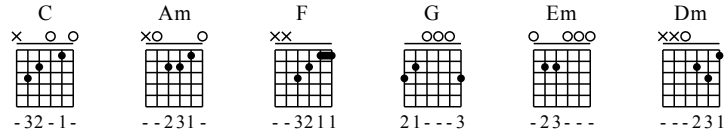

Liang Shan Bo Yu Zhu Li Ye - C Major

GuitarTAB arranged by Handoyo

Buy full GuitarTab at : www.handoyomia.com

Moderate ♩ = 120

1

C Am F

let ring

6