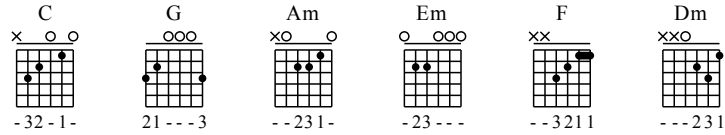

# Ji De - C Major

GuitarTAB arranged by Handoyo

Buy full GuitarTab at : [www.handoyomia.com](http://www.handoyomia.com)

Moderate ♩ = 65

Begin  
C

G

Am

Em