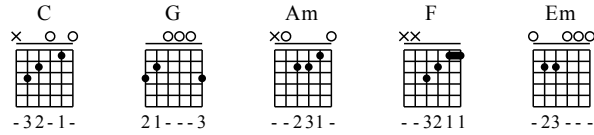

Hong Dou - C Major

GuitarTAB arranged by Handoyo

Buy full GuitarTab at : www.handoyomia.com

Moderate ♩ = 60

1

C G Am F G C

let ring

TAB

0 3 3 3 1 0 | 1 0 2 0 0 1 0

0 3 3 1 2 2 0 3 2 0 0 2 0 1 0

3 3 0 2 2 0 3 3 0 2 3

3

C G Am F G C

let ring

TAB

0 3 3 3 1 0 1 1 1 | 0 0 2 3 1 3 X 1 3