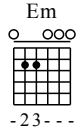

Girl, This is my name card - G Major

GuitarTAB arranged by Handoyo

Buy full GuitarTab at : www.handoyomia.com

Moderate ♩ = 120

Intro
Em

1

let ring

T	0	4	4	3	4	0	4	4	5	4	0	4	4	3	4			
A	1	2	0	2	4	3	4	1	2	0	2	4	4	3	4			
B	0	0	2	2	1	2	0	0	2	2	3	2	0	0	2	2	1	2

4

let ring + let ring

1	2	X	2	0	0	4	0	1	2	0	2	4	4	3	4	1	2	0	2	5	4	3	4	1	2	0	2	3	2	0	2
0	X	0	3	3	2	0	0	0	0	2	2	1	2	0	0	3	2	1	2	0	0	3	2	1	2	0	0	2	0	0	

Verse

Em

8

let ring

0	3	0	0	1	0	3	0	0	0	0	0	0	0	0	0	0	0	0	0	0	3	0	0	1	0	3	4	3	4		
0	0	0	0	0	0	0	0	0	0	0	0	0	0	0	0	0	0	0	0	0	2	0	0	1	2	2	3	0	0	1	2
0	0	0	0	0	0	0	0	0	0	0	0	0	0	0	0	0	0	0	0	0	0	2	0	0	2	0	0	2	0	0	