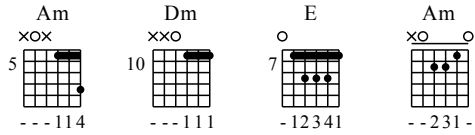

Ye Qu Mix - C Major

GuitarTAB arranged by Handoyo

Buy full GuitarTab at : www.handoyomia.com

Moderate ♩ = 80

Am Dm

1

let ring

TAB